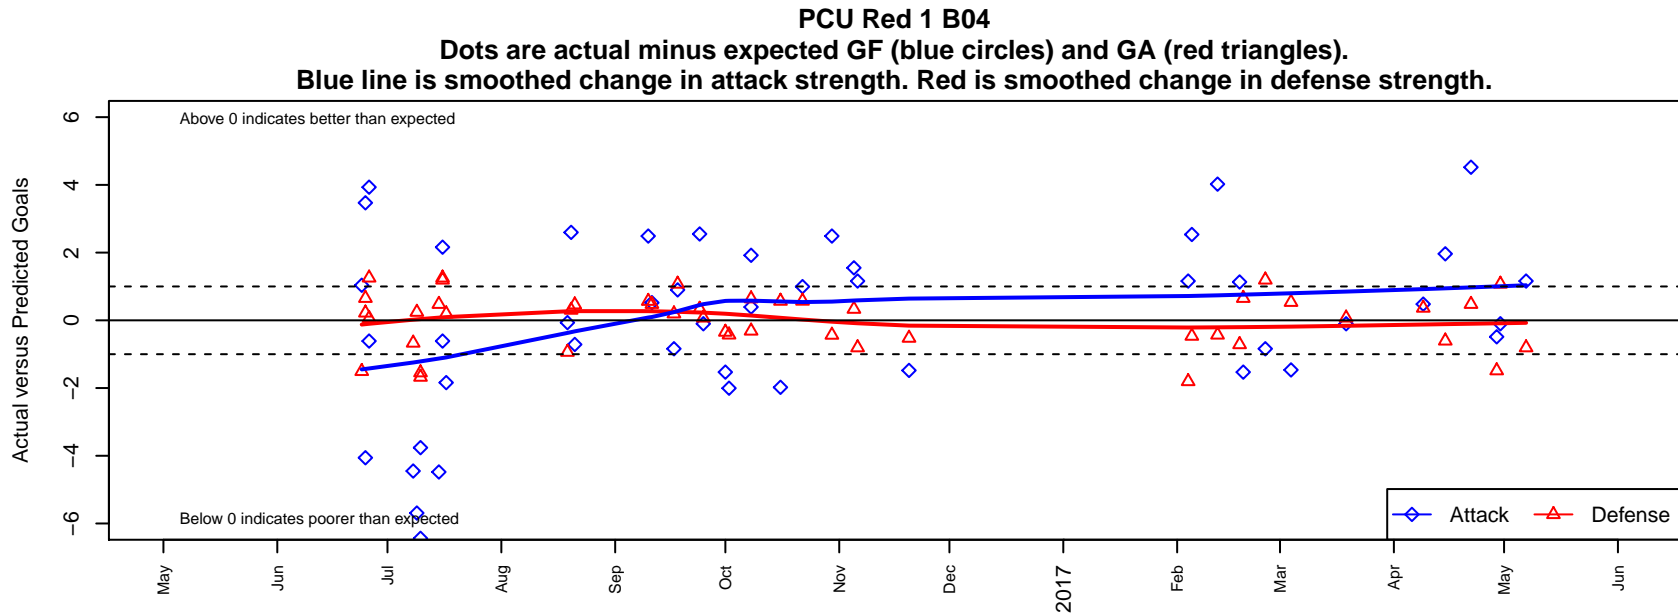

PCU Red 1 B04

Portland City United SC
 Portland, OR
 B04 total strength=1411
 attack=9.61 defense=7.18
 fall league = PTT B04 Premier
 spr league = Spr OYS B04 Premier Green

alt names used:
 PCU 04 Red
 PCU RED
 PCU B04 RED
 PCU 04B Red 1
 PCU Red
 PCU 04B Red 1
 PCU 04B Red 1

Venues played:
 2016 Clash At the Border Div 1 Gold/Silver U13
 2016 PCU Summer Classic U13 Gold
 2016 Beaverton Cup BU13 Gold
 2016 NWCL 04
 2016 PTT B04 Premier
 2016 Spr OYS B04 Premier Green
 2016 OYS State Cup B04

**attack and defense variance (black dot)
relative to other teams
and top 10 in region**

**attack and defense rating
relative to others at age
and all opponents in last 13 months**

Performance relative to 13 month average