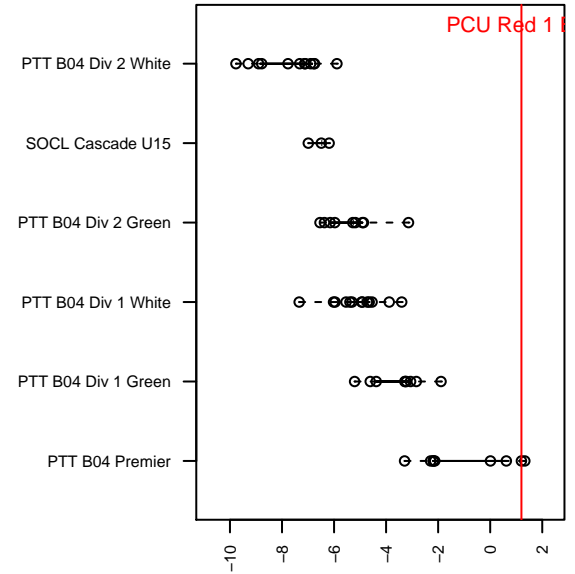

PCU Red 1 B04

Portland City United SC
 Portland, OR
 B04 total strength=1411
 attack=9.61 defense=7.18
 fall league = PTT B04 Premier
 spr league = Spr OYS B04 Premier Green

alt names used:
 PCU 04 Red
 PCU RED
 PCU B04 RED
 PCU 04B Red 1
 PCU Red
 PCU 04B Red 1
 PCU 04B Red 1

Venues played:
 2016 Clash At the Border Div 1 Gold/Silver U13
 2016 PCU Summer Classic U13 Gold
 2016 Beaverton Cup BU13 Gold
 2016 NWCL 04
 2016 PTT B04 Premier
 2016 Spr OYS B04 Premier Green
 2016 OYS State Cup B04

**attack and defense variance (black dot)
relative to other teams
and top 10 in region**

**attack and defense rating
relative to others at age
and all opponents in last 13 months**

Performance relative to 13 month average